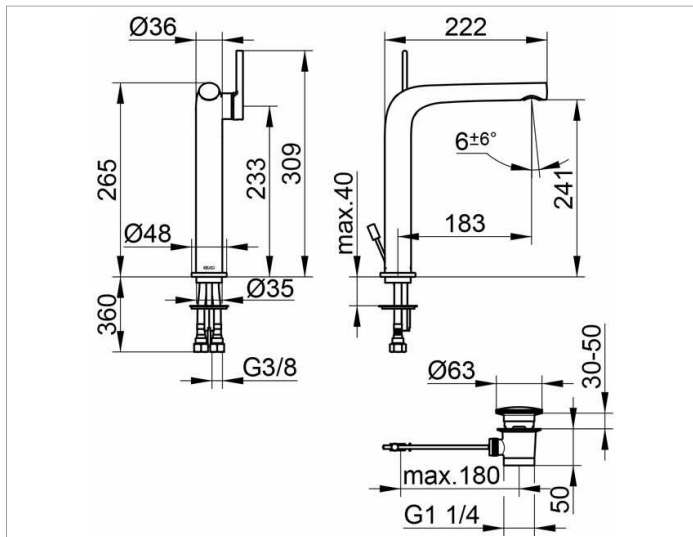

Edition 400

51502010002 Single lever basin mixer 240

PRODUCT

DRAWING

PRODUCT ATTRIBUTES

with pop-up waste 1 1/4 inch,
single hole installation,
cartridge with ceramic discs,
aerator SLIM SSR M 24x1, adjustable,
pressure hoses 435 mm, G 3/8 inch
flow rate reduced to 7,6 l/min.

SURFACE

chrome-plated

SPECIFICATIONS

KEUCO Edition 400 Single lever basin mixer 240, 51502010002
single lever mixer chrome-plated,
sculptural design,
single hole installation,
with pop-up waste 1 1/4 inch,
high quality cartridge with ceramic discs,
lever on the side,
single hole installation with quick installation system,
integrated aerator SLIM SSR M 24x1,
adjustable +/-6°,
visible height 265 mm, height outlet 241 mm,
projection 222 mm,
water connection with flexible pressure hoses,
length 435 mm, G 3/8 inch,
flow rate reduced to 7,6 l/min.,
height pull rod 400 mm,
cover plug diameter 63 mm