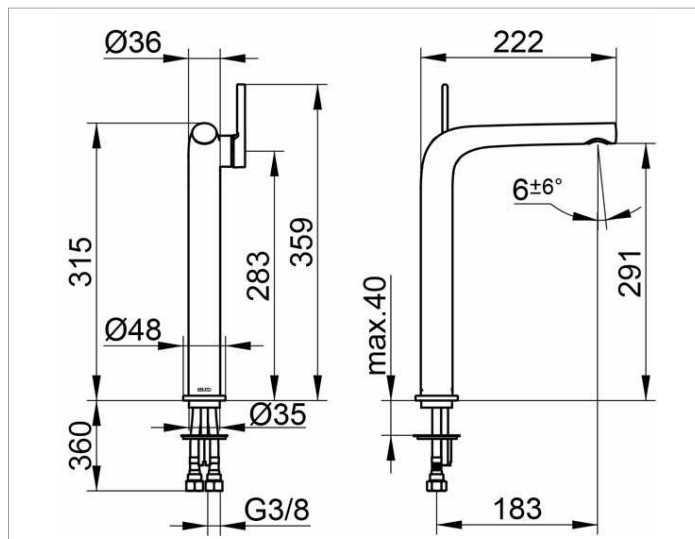

Edition 400

51502010103 Single lever basin mixer 290

PRODUCT

DRAWING

PRODUCT ATTRIBUTES

without pop-up waste,
single hole installation,
cartridge with ceramic discs,
aerator SLIM SSR M 24x1, adjustable,
pressure hoses 435 mm, G 3/8 inch
flow rate reduced to 7,6 l/min.

SURFACE

chrome-plated

SPECIFICATIONS

KEUCO Edition 400 Single lever basin mixer 290, 51502010103
single lever mixer chrome-plated,
sculptural design,
single hole installation, without pop-up waste,
high quality cartridge with ceramic discs,
lever on the side,
single hole installation with quick installation system,
integrated aerator SLIM SSR M 24x1,
adjustable +/-6°,
visible height 315 mm, height outlet 291 mm,
projection 222 mm,
water connection with flexible pressure hoses,
length 435 mm, G 3/8 inch,
flow rate reduced to 7,6 l/min.