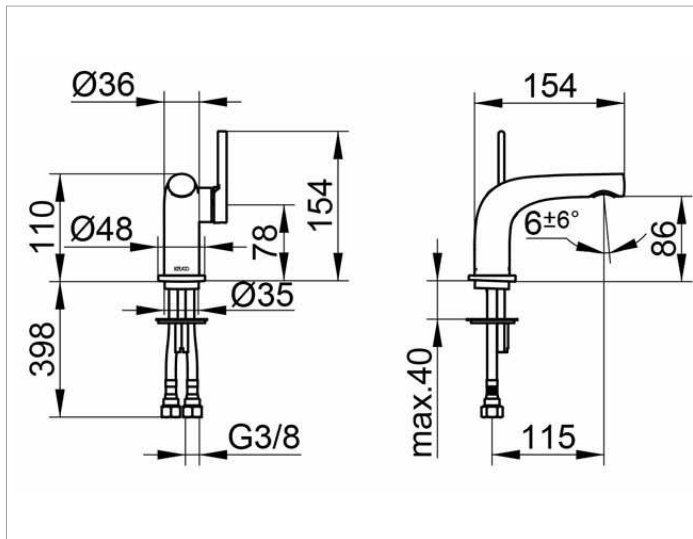

Edition 400

51504010100 Single lever basin mixer 80

PRODUCT

DRAWING

PRODUCT ATTRIBUTES

without pop-up waste,
single hole installation,
cartridge with ceramic discs,
aerator SLIM SSR M 24x1, adjustable,
pressure hoses 435 mm, G 3/8 inch
flow rate reduced to 7,6 l/min.

SURFACE

chrome-plated

SPECIFICATIONS

KEUCO Edition 400 Single lever basin mixer 80, 51404010100
single lever mixer chrome-plated,
sculptural design,
single hole installation, without pop-up waste,
high quality cartridge with ceramic discs,
lever on the side,
single hole installation with quick installation system,
integrated aerator SLIM SSR M 24x1,
adjustable +/-6°,
visible height 110 mm, height outlet 86 mm,
projection 154 mm,
water connection with flexible pressure hoses,
length 435 mm, G 3/8 inch,
flow rate reduced to 7,6 l/min.