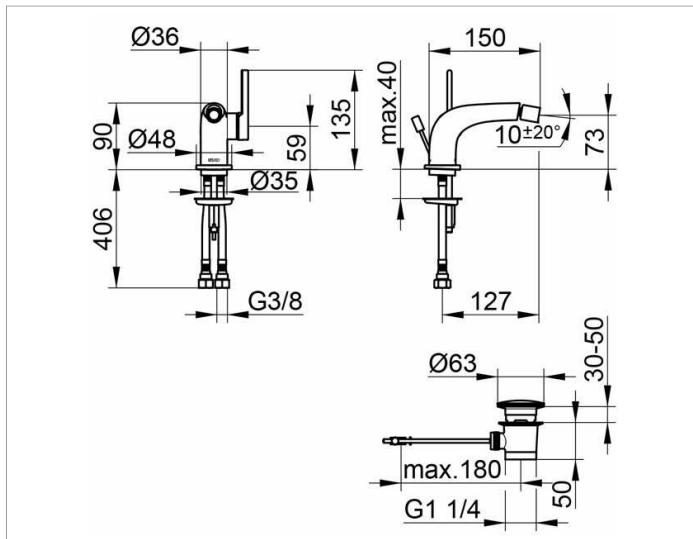

Edition 400

5150901000 Single lever bidet mixer

PRODUCT

DRAWING

PRODUCT ATTRIBUTES

with pop-up waste 1 1/4 inch
 single hole installation
 cartridge with ceramic discs
 Ball-joint aerator cache TJ M 18,5x1
 pressure hoses 435 mm, G 3/8 inch
 flow rate reduced to 7,6 l/min.

SURFACE

chrome-plated

SPECIFICATIONS

KEUCO Edition 400 bidet mixer, 5150901000
 chrome-plated bidet mixer, DN15,
 sculptural design,
 single hole installation,
 with pop-up waste 1 1/4 inch,
 high quality mixing cartridge with ceramic discs
 and temperature limiter,
 one hole installation with quick installation system,
 ball joint aerator cache TJ M 18,5x1,
 visible height 90 mm, spout height ca. 67 mm,
 depth 150 mm,
 ball joint adjustable +/- 20°,
 water connection with flexible pressure hose,
 length 435 mm, G 3/8 inch,
 flow rate reduced to 7,6 l/min.,
 length pull rod 400 mm,
 diameter cover plug 63 mm