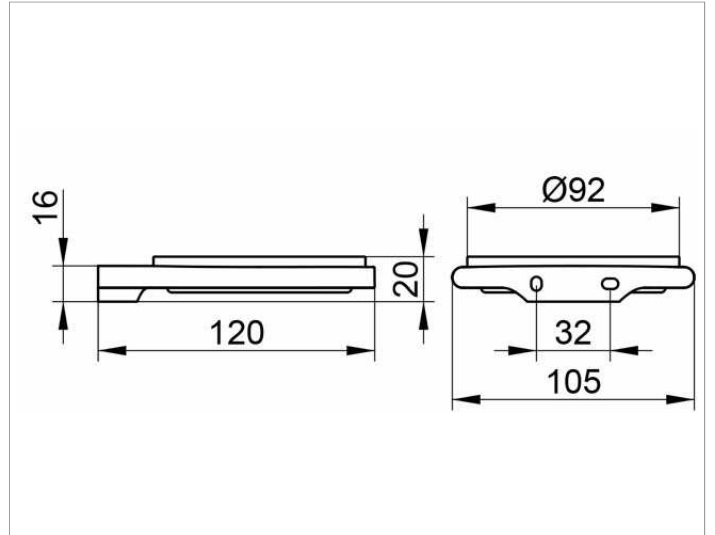

Edition 400
11555019000 Soap holder

PRODUCT

DRAWING

PRODUCT ATTRIBUTES

complete with crystal soap dish matt

SURFACE

chrome-plated

SPECIFICATIONS

KEUCO Edition 400 soap holder, 11555019000
soap holder in sculptural design,
chrome-plated holder with slightly rounded edges,
complete with removable crystal soap dish, matt,
easy to clean,
width 105 mm, Height 20 mm, depth 120 mm,
the soap holder is fitted concealed,
delivery includes anti-corrosion fixings