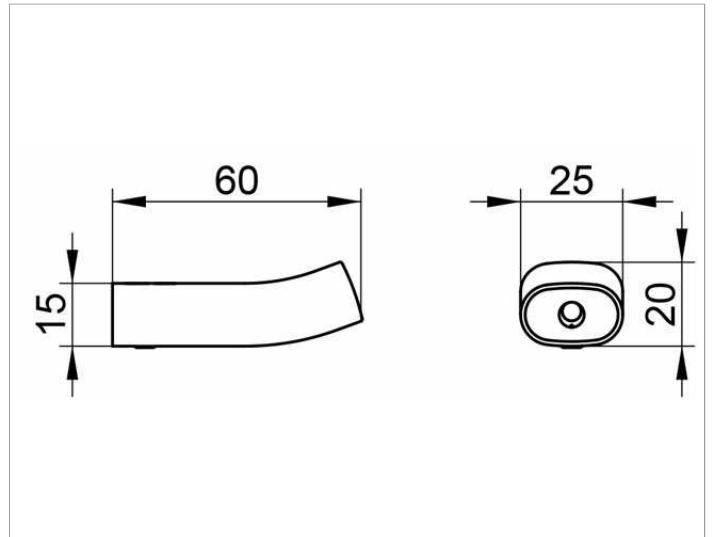

Edition 400

11514010000 Towel hook

PRODUCT

DRAWING

SURFACE

chrome-plated

SPECIFICATIONS

KEUCO Edition 400 towel hook, 11514010000
 chrome-plated towel hook,
 sculptural design,
 with slightly rounded edges,
 hook head slightly angled, easy to clean,
 depth 60 mm, width 25 mm, total height 20 mm,
 the towel hook is fitted concealed,
 delivery includes anti-corrosion fixings