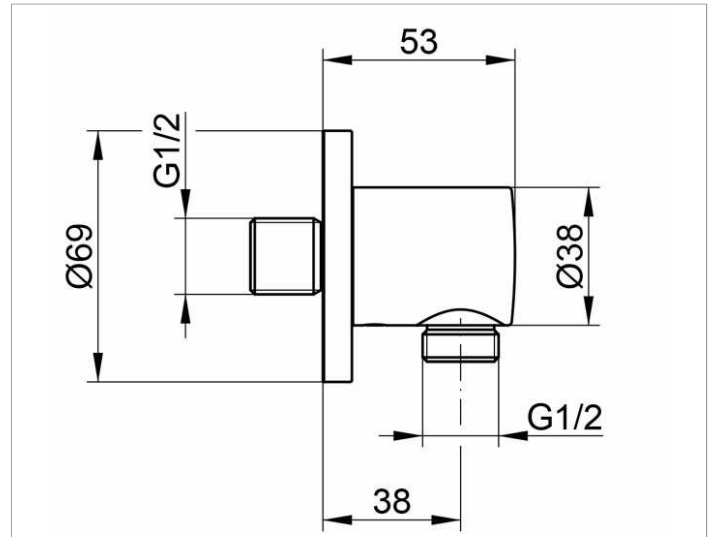

**Plan**  
**5494701000 Wall outlet for shower hose DN 15**

**PRODUCT**

**DRAWING**

**PRODUCT ATTRIBUTES**

with backflow preventer  
 suitable for all concealed fittings

**SURFACE**

chrome-plated

**SPECIFICATIONS**

KEUCO PLAN Wall outlet for shower hose  
 DN 15  
 5494701000  
 High shine chrome-plated wall outlet for shower hose,  
 in esthetic functional Design,  
 with backflow preventer  
 matching for all concealed installations  
 Diameter 70 mm,  
 as design feature high shine chrome- plated  
 Base diameter: 38 mm,  
 Projection: 53 mm  
 Hose connection G 1/2 inch