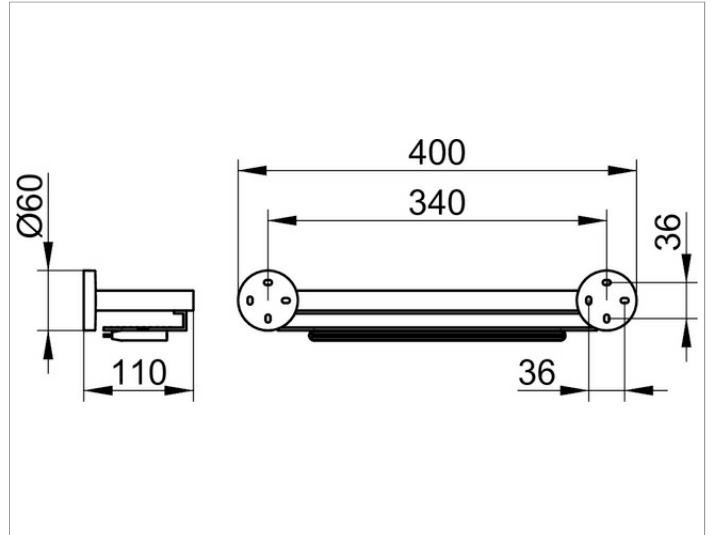

Edition 90

19059010000 Shower shelf

**PRODUCT**

**DRAWING**

**PRODUCT ATTRIBUTES**

with integrated glass wiper

**SURFACE**

chrome-plated/aluminium

**DIMENSION**

400 mm