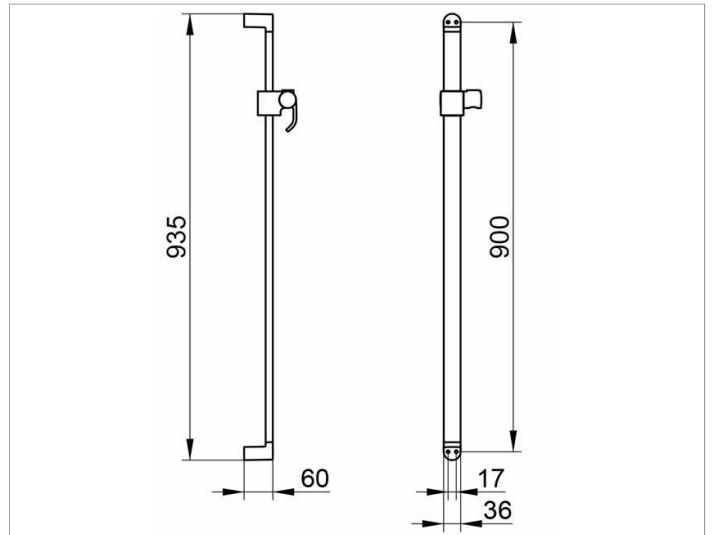

**Elegance Fittings**

**51685010900 Hand shower sliding rail**

**PRODUCT**

**DRAWING**

**PRODUCT ATTRIBUTES**

consisting of:  
 - rail 900 mm and hand-shower bracket  
 height adjustable  
 - spacer disc (5 mm)

**SURFACE**

chrome-plated

**DIMENSION**

900 mm

**SPECIFICATIONS**

KEUCO ELEGANCE shower sliding rail 51685010900

Chrome-plated,

Elegant shape,  
 slightly shaped surface,  
 for Wall mounting,

consisting of:

Rail 900 mm and hand shower bracket, height adjustable

Spacer disc (5 mm)

total external measurement 935 mm

Distance between bore holes 900 mm

Projection 60 mm

The Shower rail will be mounted discretely on 4 points  
 incl. corrosion-free mounting material