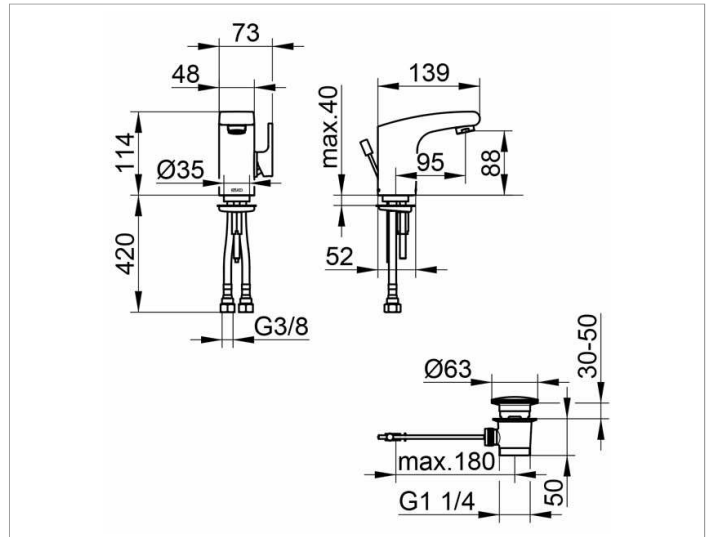

Elegance Fittings

5160401000 Single lever basin mixer 90

PRODUCT

DRAWING

PRODUCT ATTRIBUTES

with pop-up waste 1 1/4 inch
 single hole installation
 cartridge with ceramic discs
 M 24x1 aerator
 2 pc. pressure hoses 420 mm G 3/8 inch
 restricted flow rate 6 l/min.

SURFACE

chrome-plated

SPECIFICATIONS

KEUCO ELEGANCE Single lever basin mixer 5160401000
 Chrome-plated Single lever basin mixer
 Elegant shape,
 homogenous,
 smooth lever with slightly shaped surfaces,
 chrome-plated,
 with pop-up waste set 1 1/4 inch
 single hole installation,
 cartridge with ceramic discs,
 aerator M 24 x 1,
 pressure hoses 420 mm G 3/8 inch
 visible height 114 mm,
 discharge height 89 mm
 projection 139 mm
 restricted flow rate 7,6 l/min,
 PA-IX6848/IO
 DVGW certificated