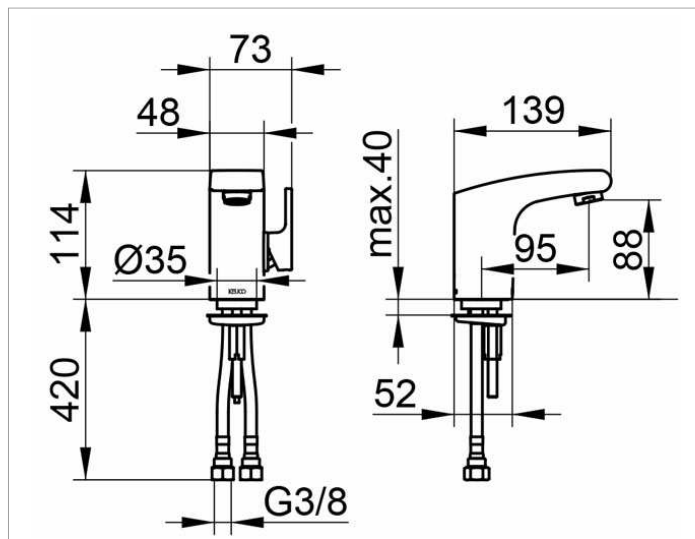

**Elegance Fittings**

**51604010100 Single lever basin mixer 90**

**PRODUCT**

**DRAWING**

**PRODUCT ATTRIBUTES**

without pop-up waste  
 single hole installation  
 cartridge with ceramic discs  
 M 24x1 aerator  
 2 pc. pressure hoses 420 mm G 3/8 inch  
 restricted flow rate 6 l/min.

**SURFACE**

chrome-plated

**SPECIFICATIONS**

KEUCO ELEGANCE Single lever basin mixer 51604010100  
 Chrome-plated Single lever basin mixer  
 Elegant shape,  
 homogenous,  
 smooth lever with slightly shaped surfaces,  
 chrome-plated,  
 without pop-up waste set  
 single hole installation,  
 cartridge with ceramic discs,  
 aerator M 24 x 1,  
 pressure hoses 420 mm G 3/8 inch  
 visible height 114 mm,  
 discharge height 89 mm  
 projection 139 mm  
 restricted flow rate 7,6 l/min,  
 PA-IX6848/IO  
 DVGW certificated