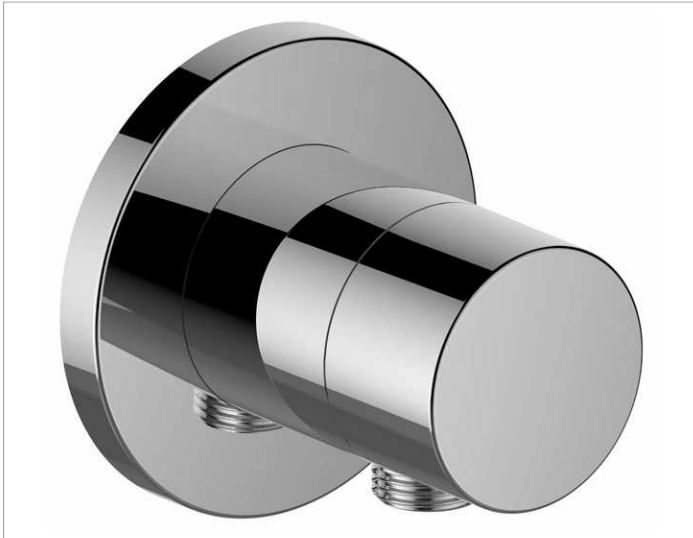

IXMO

59556010101 2-way diverter valve with wall outlet for shower hose DN 15

PRODUCT

DRAWING

PRODUCT ATTRIBUTES

Set complete with:
handle, casing, rosette (round) and diverter valve,
inherently safe against backflow,
suitable for rough part no. 59556 000170

SURFACE

chrome-plated

DIMENSION

IXMO Pure/Rosette rund

SPECIFICATIONS

KEUCO IXMO 2-way diverter valve with wall outlet for shower hose DN 15, 59556010101 chrome-plated 2-way diverter valve, IXMO Pure lever with round rosette, freely positionable, with backflow preventer, installation depth 80 - 110 mm, with adjustment facilities whilst assembling, for handle and rosette, with hose connection G1/2 inch, rosette diameter 90 mm, 10 mm thick, total depth 80 mm, set complete with:
handle, sleeve, rosette (round) and diverter valve, suitable for rough part no. 59556000170