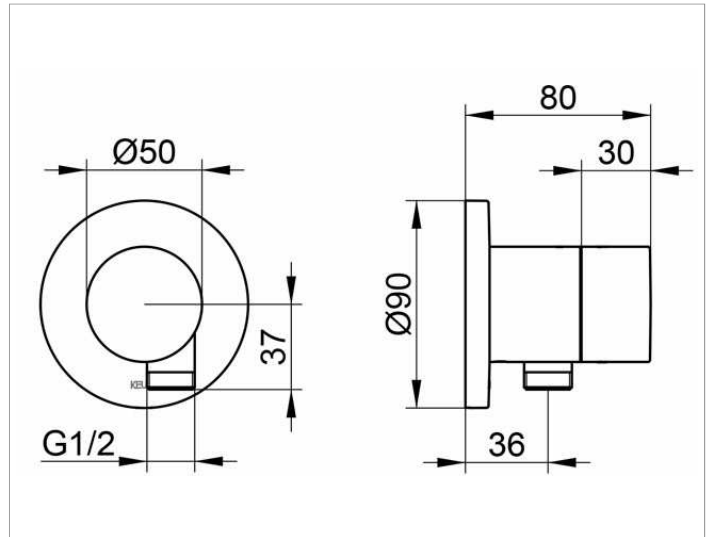

IXMO

59556010101 2-way diverter valve with wall outlet for shower hose DN 15

PRODUCT

DRAWING

PRODUCT ATTRIBUTES

Set complete with:
handle, casing, rosette (round) and diverter valve,
inherently safe against backflow,
suitable for rough part no. 59556 000170

SURFACE

chrome-plated

DIMENSION

IXMO Pure/Rosette rund

SPECIFICATIONS

KEUCO IXMO 2-way diverter valve with wall outlet for shower hose DN 15, 59556010101 chrome-plated 2-way diverter valve, IXMO Pure lever with round rosette, freely positionable, with backflow preventer, installation depth 80 - 110 mm, with adjustment facilities whilst assembling, for handle and rosette, with hose connection G1/2 inch, rosette diameter 90 mm, 10 mm thick, total depth 80 mm, set complete with:
handle, sleeve, rosette (round) and diverter valve, suitable for rough part no. 59556000170