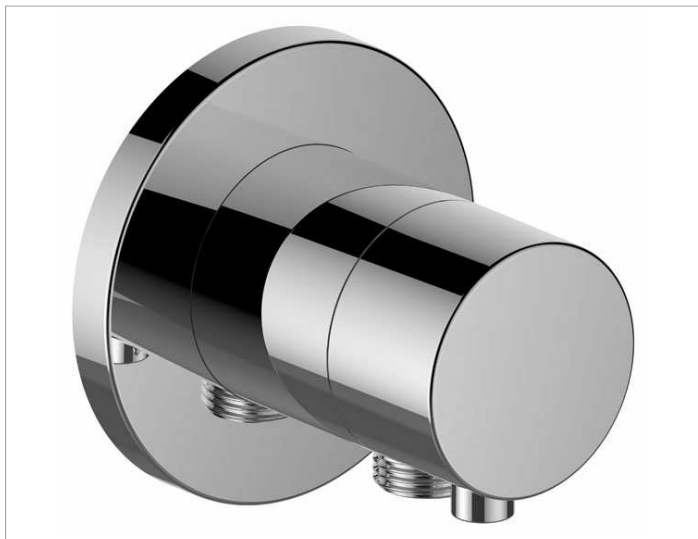

IXMO

59556011101 2-way diverter valve with wall outlet for shower hose DN 15

PRODUCT

DRAWING

PRODUCT ATTRIBUTES

Set complete with:
 handle, casing, rosette (round) and diverter valve,
 intrinsically safe against backflow,
 suitable for rough part no. 59556 000170

SURFACE

chrome-plated

DIMENSION

IXMO Comfort/Rosette rund

SPECIFICATIONS

KEUCO IXMO 2-way diverter valve
 with wall outlet for shower hose DN 15, 59556011101
 chrome-plated 2-way diverter valve,
 IXMO Comfort lever with round rosette,
 freely positionable, with backflow preventer,
 installation depth 80 - 110 mm,
 with adjustment facilities whilst assembling,
 for handle and rosette,
 with hose connection G1/2 inch,
 rosette diameter 90 mm, 10 mm thick,
 total depth 80 mm,
 set complete with:
 handle, sleeve, rosette (round) and diverter valve,
 suitable for rough part no. 59556000170