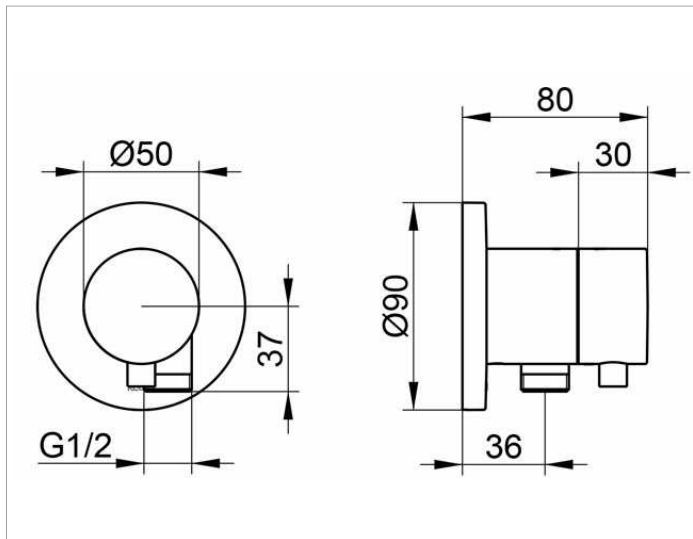

IXMO

59556011101 2-way diverter valve with wall outlet for shower hose DN 15

PRODUCT

DRAWING

PRODUCT ATTRIBUTES

Set complete with:
 handle, casing, rosette (round) and diverter valve,
 intrinsically safe against backflow,
 suitable for rough part no. 59556 000170

SURFACE

chrome-plated

DIMENSION

IXMO Comfort/Rosette rund

SPECIFICATIONS

KEUCO IXMO 2-way diverter valve
 with wall outlet for shower hose DN 15, 59556011101
 chrome-plated 2-way diverter valve,
 IXMO Comfort lever with round rosette,
 freely positionable, with backflow preventer,
 installation depth 80 - 110 mm,
 with adjustment facilities whilst assembling,
 for handle and rosette,
 with hose connection G1/2 inch,
 rosette diameter 90 mm, 10 mm thick,
 total depth 80 mm,
 set complete with:
 handle, sleeve, rosette (round) and diverter valve,
 suitable for rough part no. 59556000170