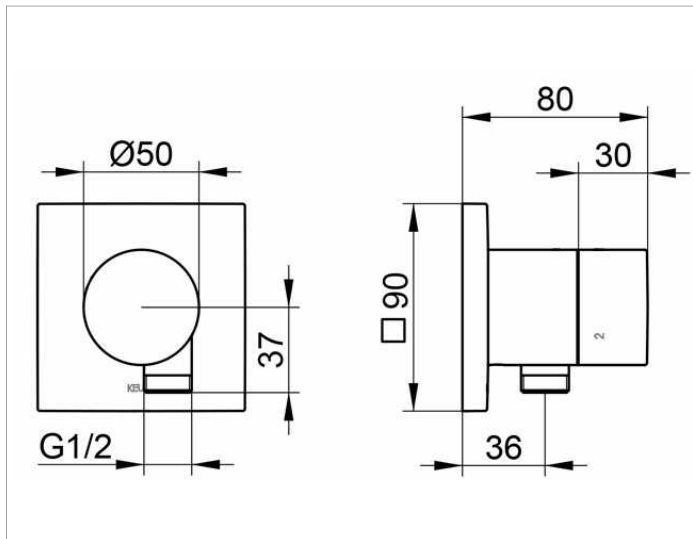

IXMO

59548010102 3-way diverter valve with wall outlet for shower hose DN 15

PRODUCT

DRAWING

PRODUCT ATTRIBUTES

Set complete with:
 handle, casing, rosette (square) and diverter valve,
 intrinsically safe against backflow,
 suitable for rough part no. 59548 000170

SURFACE

chrome-plated

DIMENSION

IXMO Pure/Rosette eckig

SPECIFICATIONS

KEUCO IXMO 3-way diverter valve
 with wall outlet for shower hose DN 15, 59548010102
 chrome-plated 3-way diverter valve, IXMO Pure lever
 with square rosette,
 freely positionable, with backflow preventer,
 installation depth 80 - 110 mm,
 with adjustment facilities whilst assembling,
 for handle and rosette, with hose connection G 1/2 inch,
 rosette 90 x 90 mm, 10 mm thick,
 total depth 80 mm,
 set complete with handle, sleeve, rosette (round)
 and diverter valve,
 suitable for rough part no. 59548000170