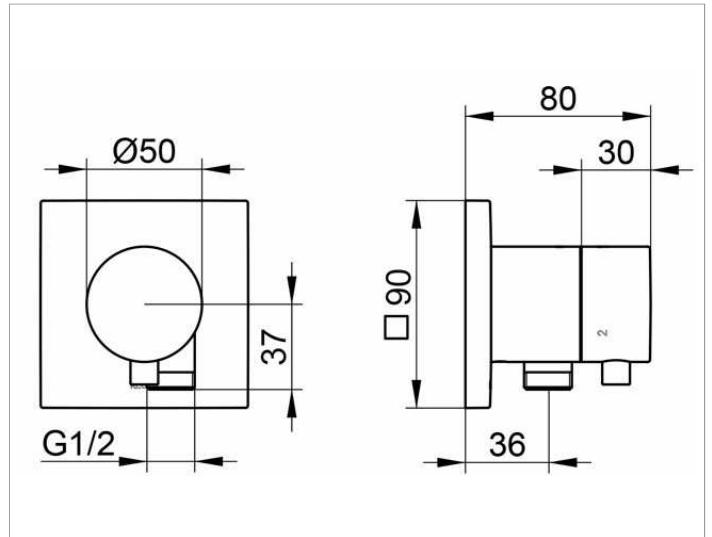

IXMO

59548011102 3-way diverter valve with wall outlet for shower hose DN 15

PRODUCT

DRAWING

PRODUCT ATTRIBUTES

Set complete with:
handle, casing, rosette (square) and diverter valve,
inherently safe against backflow,
suitable for rough part no. 59548 000170

SURFACE

chrome-plated

DIMENSION

IXMO Comfort/Rosette eckig

SPECIFICATIONS

KEUCO IXMO 3-way diverter valve
with wall outlet for shower hose DN 15, 59548011102
chrome-plated 3-way diverter valve, IXMO Comfort lever
with square rosette,
freely positionable, with backflow preventer,
installation depth 80 - 110 mm,
with adjustment facilities whilst assembling,
for handle and rosette, with hose connection G 1/2 inch,
rosette 90 x 90 mm, 10 mm thick,
total depth 80 mm,
set complete with handle, sleeve, rosette (round)
and diverter valve,
suitable for rough part no. 59548000170