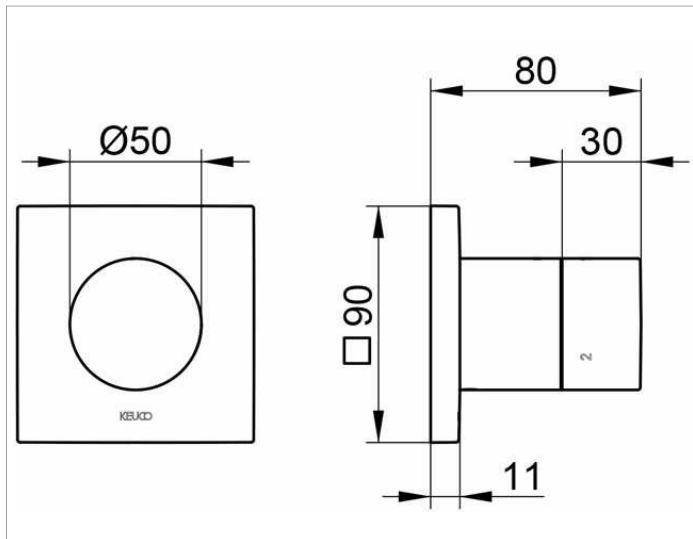

**IXMO**

**59548010101 3-way diverter valve with wall outlet for shower hose DN 15**

**PRODUCT**

**DRAWING**

**PRODUCT ATTRIBUTES**

Set complete with:  
 handle, casing, rosette (round) and diverter valve,  
 intrinsically safe against backflow,  
 suitable for rough part no. 59548 000170

**SURFACE**

chrome-plated

**DIMENSION**

IXMO Pure/Rosette rund

**SPECIFICATIONS**

KEUCO IXMO 3-way diverter valve  
 with wall outlet for shower hose DN 15, 59548010101  
 chrome-plated 3-way diverter valve, IXMO Pure lever  
 with round rosette,  
 freely positionable, with backflow preventer,  
 installation depth 80 - 110 mm,  
 with adjustment facilities whilst assembling,  
 for handle and rosette, with hose connection G1/2 inch,  
 rosette diameter 90 mm, 10 mm thick,  
 total depth 80 mm,  
 set complete with handle, sleeve, rosette (round)  
 and diverter valve,  
 suitable for rough part no. 59548000170