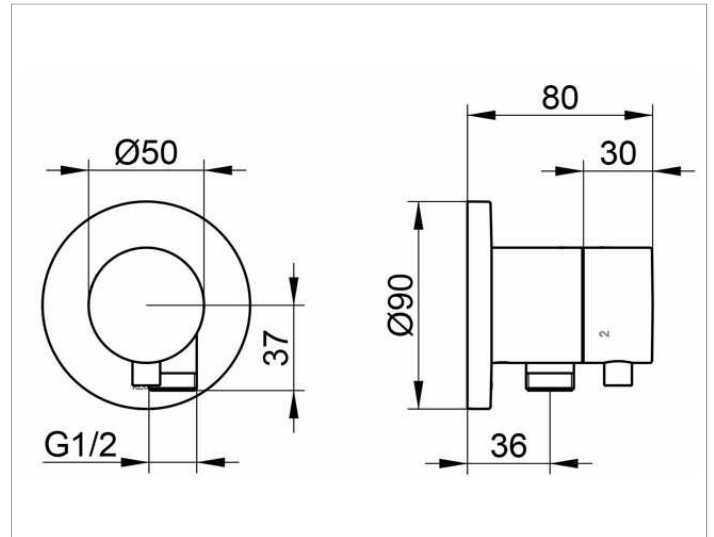

IXMO

59548011101 3-way diverter valve with wall outlet for shower hose DN 15

PRODUCT

DRAWING

PRODUCT ATTRIBUTES

Set complete with:
handle, casing, rosette (round) and diverter valve,
inherently safe against backflow,
suitable for rough part no. 59548 000170

SURFACE

chrome-plated

DIMENSION

IXMO Comfort/Rosette rund

SPECIFICATIONS

KEUCO IXMO 3-way diverter valve
with wall outlet for shower hose DN 15, 59548011101
chrome-plated 3-way diverter valve, IXMO Comfort lever
with round rosette,
freely positionable, with backflow preventer,
installation depth 80 - 110 mm,
with adjustment facilities whilst assembling,
for handle and rosette, with hose connection G1/2 inch,
rosette diameter 90 mm, 10 mm thick,
total depth 80 mm,
set complete with handle, sleeve, rosette (round)
and diverter valve,
suitable for rough part no. 59548000170