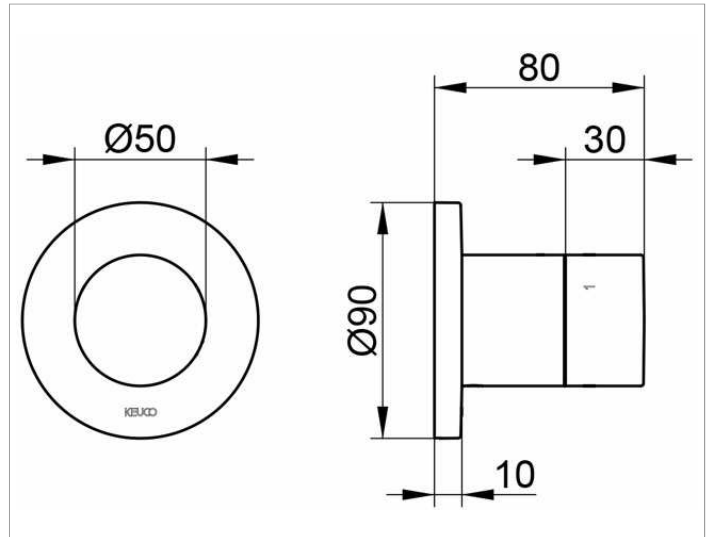

IXMO
59549010001 3-way stop and diverter valve DN 15

PRODUCT

DRAWING

PRODUCT ATTRIBUTES

Set complete with:
 handle, casing, rosette (round) and stop and diverter valve
 suitable for rough part no. 59548 000070

SURFACE

chrome-plated