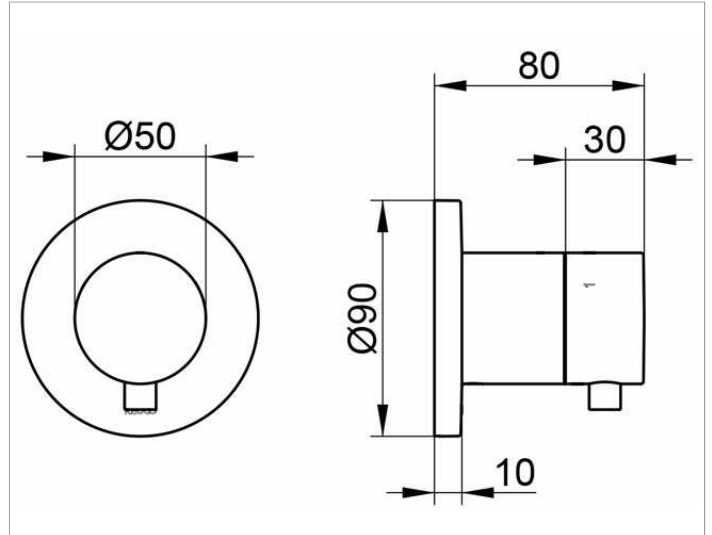

IXMO
59549011001 3-way stop and diverter valve DN 15

PRODUCT

DRAWING

PRODUCT ATTRIBUTES

Set complete with:
handle, casing, rosette (round) and stop and diverter valve
suitable for rough part no. 59548 000070

SURFACE

chrome-plated