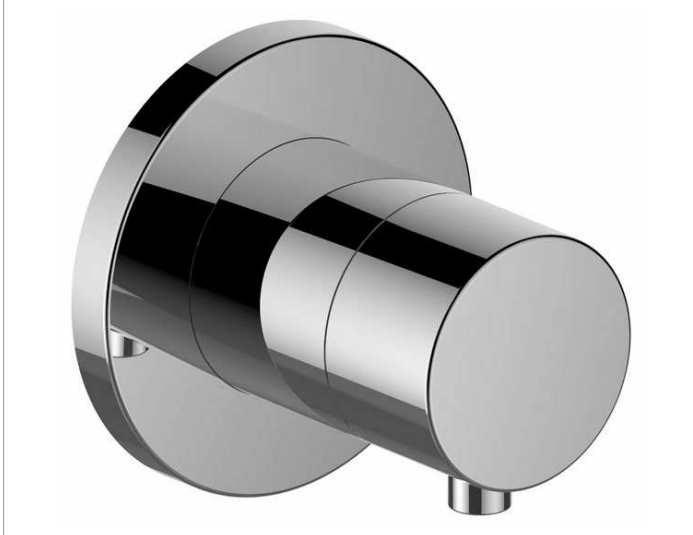

IXMO
59549011001 3-way stop and diverter valve DN 15

PRODUCT

DRAWING

PRODUCT ATTRIBUTES

Set complete with:
handle, casing, rosette (round) and stop and diverter valve
suitable for rough part no. 59548 000070

SURFACE

chrome-plated