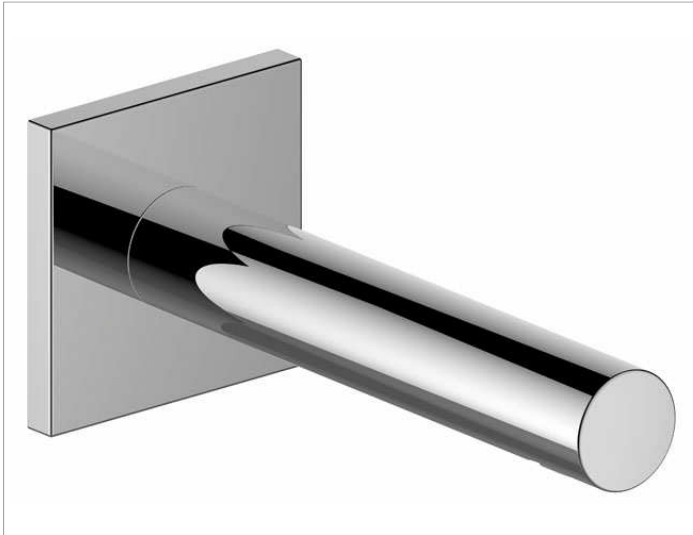

**IXMO**

59545010002 Bath filler/spout DN 15

**PRODUCT**

**DRAWING**

**PRODUCT ATTRIBUTES**

with square rosette,  
suitable for all concealed fittings

**SURFACE**

chrome-plated

**DIMENSION**

Ausladung 152 mm

**SPECIFICATIONS**

KEUCO IXMO bath filler DN 15, 59545010002,  
chrome-plated bath filler, DN15,  
timeless design,  
suitable for all concealed fittings,  
square rosette, 90 x 90 mm,  
total depth 152 mm, water flow at 130 mm,  
water connection G 1/2inch, diameter 35mm,  
suitable for rough part 59547000170  
in combination with mounting rail 5957000001-3