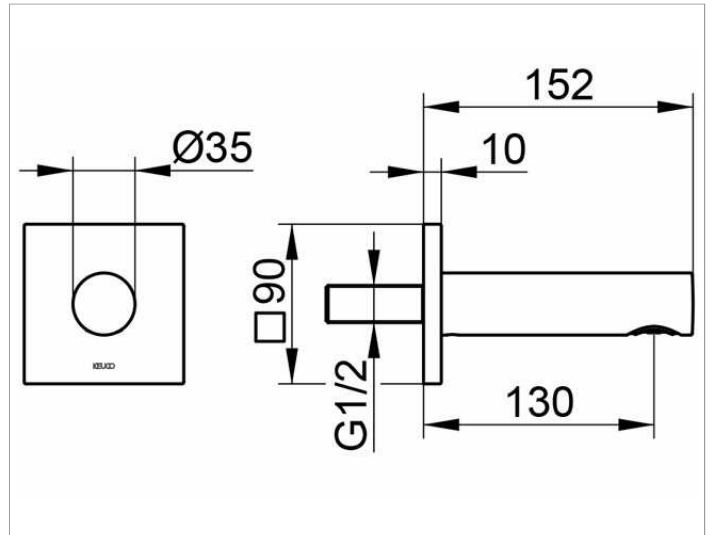

**IXMO**

59545010002 Bath filler/spout DN 15

**PRODUCT**

**DRAWING**

**PRODUCT ATTRIBUTES**

with square rosette,  
suitable for all concealed fittings

**SURFACE**

chrome-plated

**DIMENSION**

Ausladung 152 mm

**SPECIFICATIONS**

KEUCO IXMO bath filler DN 15, 59545010002,  
chrome-plated bath filler, DN15,  
timeless design,  
suitable for all concealed fittings,  
square rosette, 90 x 90 mm,  
total depth 152 mm, water flow at 130 mm,  
water connection G 1/2inch, diameter 35mm,  
suitable for rough part 59547000170  
in combination with mounting rail 5957000001-3