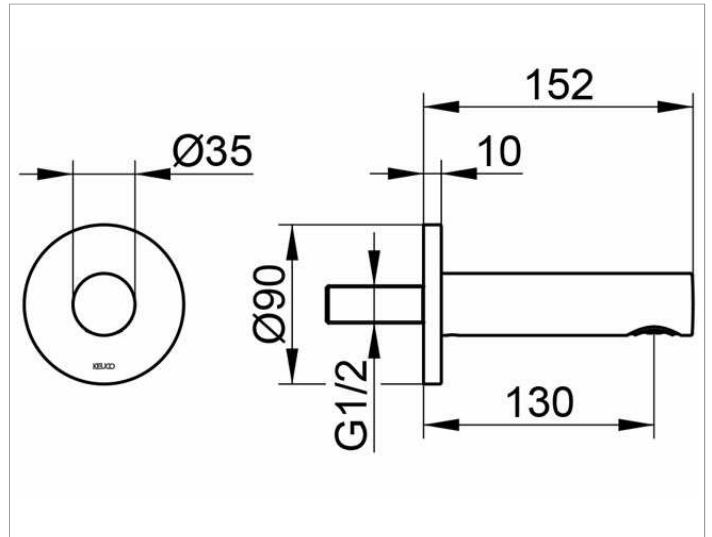

IXMO

59545010001 Bath filler/spout DN 15

PRODUCT

DRAWING

PRODUCT ATTRIBUTES

with round rosette,
suitable for all concealed fittings

SURFACE

chrome-plated

DIMENSION

Ausladung 152 mm

SPECIFICATIONS

KEUCO IXMO bath filler DN 15, 59545010001
chrome-plated bath filler, DN15,
timeless design,
suitable for all concealed fittings,
round rosette with 90 mm diameter, 10 mm thick,
total depth 152 mm, water flow at 130 mm,
water connection G 1/2inch, diameter 35 mm,
suitable for rough part 59547000170
in combination with mounting rail 5957000001-3