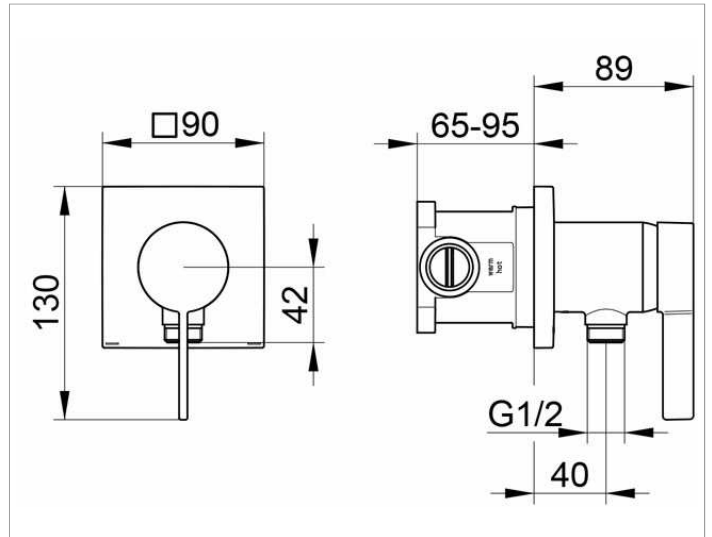

IXMO
59552019522 Set IXMO SOLO

PRODUCT

DRAWING

PRODUCT ATTRIBUTES

complete with:
 Single lever mixer with wall outlet for shower hose,
 rosette square (59552 019502) and installation unit
 (59552 000170)

SURFACE

chrome-plated

DIMENSION

Schlauchanschluss/eckig