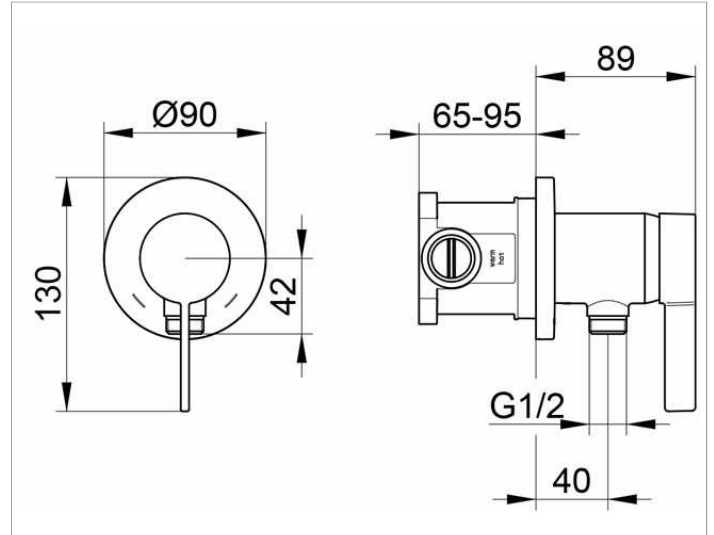

**IXMO**  
59552019521 Set IXMO SOLO

**PRODUCT**

**DRAWING**

**PRODUCT ATTRIBUTES**

complete with:  
Single lever mixer with wall outlet for shower hose,  
rosette round (59552 019501) and installation unit  
(59552 000170)

**SURFACE**

chrome-plated

**DIMENSION**

Schlauchanschluss/rund