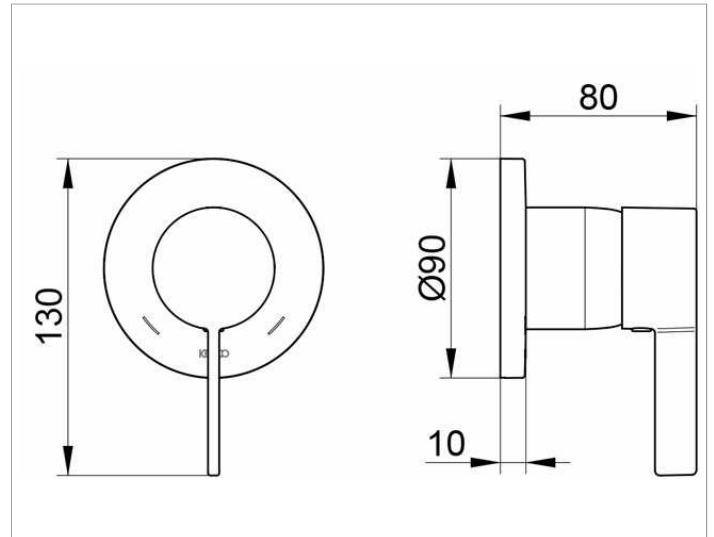

**IXMO**

**59551019501 Single lever mixer DN 15**

**PRODUCT**

**DRAWING**

**PRODUCT ATTRIBUTES**

Mixing cartridge with ceramic sealing gaskets  
 temperature controlled  
 set complete with:  
 handle, sleeve, rosette (round) and installation unit,  
 suitable for rough part no. 59551 000070

**SURFACE**

chrome-plated

**SPECIFICATIONS**

KEUCO IXMO single lever mixer DN15, 59551019501  
 chrome-plated single lever mixer for shower and bath,  
 made of low-dezincifying brass, for recessed installation,  
 with round rosette, freely positionable,  
 installation depth 80 - 110 mm,  
 sound-insulated enclosure,  
 high-quality mixing cartridge with ceramic sealing gaskets,  
 temperature controlled,  
 Set complete with:  
 handle, sleeve, rosette (round) and installation unit,  
 total height with lever 130 mm, rosette diameter 90 mm,  
 10 mm thick, total depth 80 mm,  
 suitable for rough part no. 59551000070