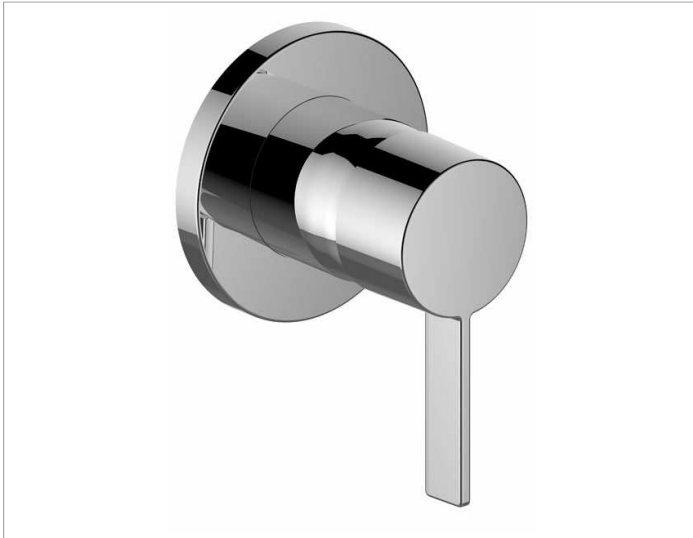

**IXMO**

**59551019501 Single lever mixer DN 15**

**PRODUCT**

**DRAWING**

**PRODUCT ATTRIBUTES**

Mixing cartridge with ceramic sealing gaskets  
 temperature controlled  
 set complete with:  
 handle, sleeve, rosette (round) and installation unit,  
 suitable for rough part no. 59551 000070

**SURFACE**

chrome-plated

**SPECIFICATIONS**

KEUCO IXMO single lever mixer DN15, 59551019501  
 chrome-plated single lever mixer for shower and bath,  
 made of low-dezincifying brass, for recessed installation,  
 with round rosette, freely positionable,  
 installation depth 80 - 110 mm,  
 sound-insulated enclosure,  
 high-quality mixing cartridge with ceramic sealing gaskets,  
 temperature controlled,  
 Set complete with:  
 handle, sleeve, rosette (round) and installation unit,  
 total height with lever 130 mm, rosette diameter 90 mm,  
 10 mm thick, total depth 80 mm,  
 suitable for rough part no. 59551000070