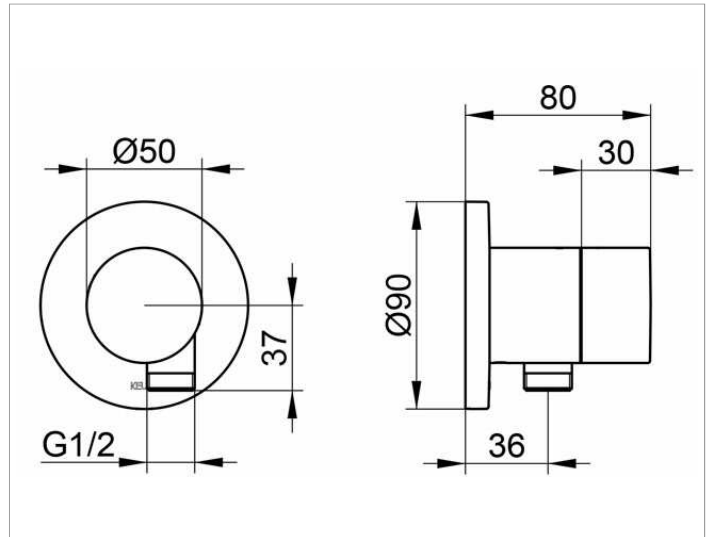

**IXMO**

**59541010101 Stop valve with wall outlet for shower hose DN 15**

**PRODUCT**

**DRAWING**

**PRODUCT ATTRIBUTES**

Set complete with:  
handle, casing, rosette (round) and stop cock,  
inherently safe against backflow,  
suitable for rough part no. 59541 000170

**SURFACE**

chrome-plated

**DIMENSION**

IXMO Pure/Rosette rund

**SPECIFICATIONS**

KEUCO IXMO stop valve DN15, 59541010101  
chrome-plated stop valve, IXMO Pure lever  
with round rosette and wall outlet for shower hose G 1/2 inch,  
freely positionable, with backflow preventer,  
installation depth 80 - 110 mm,  
with adjustment facilities whilst assembling,  
for handle and rosette,  
rosette diameter 90 mm, 10 mm thick,  
total depth 80 mm,  
suitable for rough part no. 59541000170