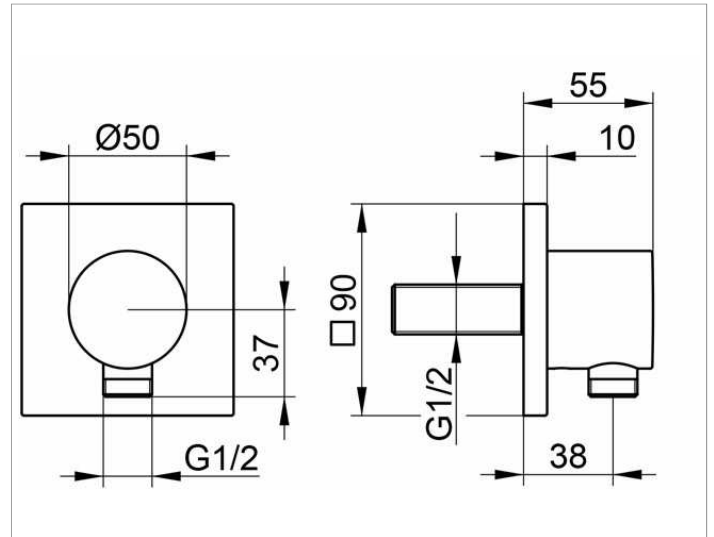

IXMO

59547010002 Wall outlet for shower hose DN 15

PRODUCT

PRODUCT ATTRIBUTES

with square decorative disc
intrinsically safe against backflow

SURFACE

chrome-plated

DRAWING

SPECIFICATIONS

KEUCO IXMO wall outlet for shower hose DN15, 59547010002
chrome-plated wall outlet for shower hose
with square rosette, freely positionable,
with backflow preventer,
rosette 90 x 90 mm, 10 mm thick,
hose connection G 1/2 inch, total depth 55 mm