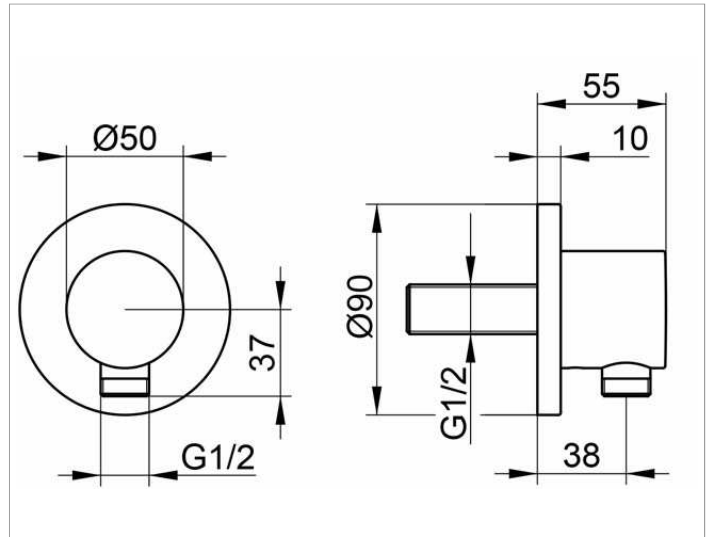

IXMO

59547010001 Wall outlet for shower hose DN 15

PRODUCT

DRAWING

PRODUCT ATTRIBUTES

with round decorative disc,
inherently safe against backflow

SURFACE

chrome-plated

SPECIFICATIONS

KEUCO IXMO wall outlet for shower hose DN15, 59547010001
chrome-plated wall outlet for shower hose
with round rosette, freely positionable,
with backflow preventer,
rosette diameter 90 mm, 10 mm thick,
hose connection G 1/2 inch, total depth 55 mm