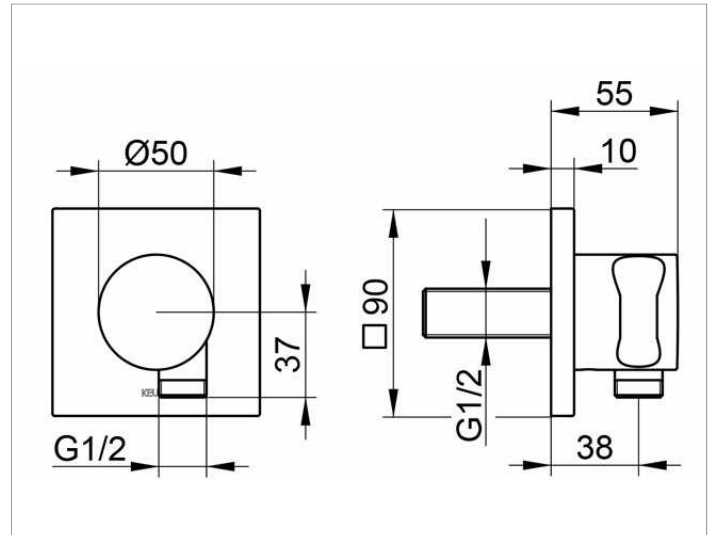

**IXMO**

**59592010002 Wall outlet for shower hose with hand shower bracket DN 15**

**PRODUCT**

**DRAWING**

**PRODUCT ATTRIBUTES**

for shower hoses with fitted conical end brackets,  
with square decorative disc,  
inherently safe against backflow

**SURFACE**

chrome-plated

**DIMENSION**

mit eckiger Rosette

**SPECIFICATIONS**

KEUCO IXMO wall outlet for shower hose  
with hand shower bracket DN 15, 59592010002  
chrome-plated wall outlet for shower hose  
with hand shower bracket, with square rosette  
and integrated shower bracket for shower hoses  
with fitted conical end brackets,  
e.g KEUCO shower hose 54995...,  
with backflow preventer, freely positionable,  
rosette 90 x 90 mm, 10 mm thick,  
hose connection G1/2 inch, total depth 55 mm