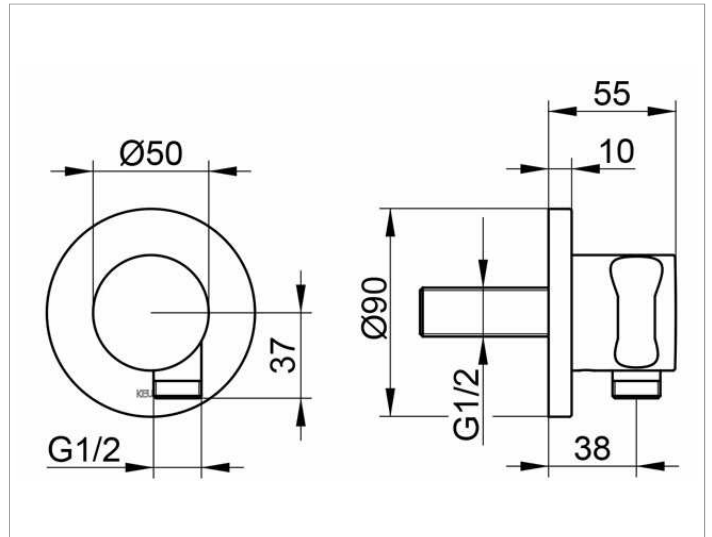

IXMO

59592010001 Wall outlet for shower hose with hand shower bracket DN 15

PRODUCT

DRAWING

PRODUCT ATTRIBUTES

for shower hoses with fitted conical end brackets,
with round decorative disc,
inherently safe against backflow

SURFACE

chrome-plated

DIMENSION

mit runder Rosette

SPECIFICATIONS

KEUCO IXMO wall outlet for shower hose
with hand shower bracket DN 15, 59592010001
chrome-plated wall outlet for shower hose
with hand shower bracket, with round rosette
and integrated shower bracket for shower hoses
with fitted conical end brackets,
e.g KEUCO shower hose 54995...,
with backflow preventer, freely positionable,
rosette diameter 90 mm, 10 mm thick,
hose connection G1/2 inch, total depth 55 mm