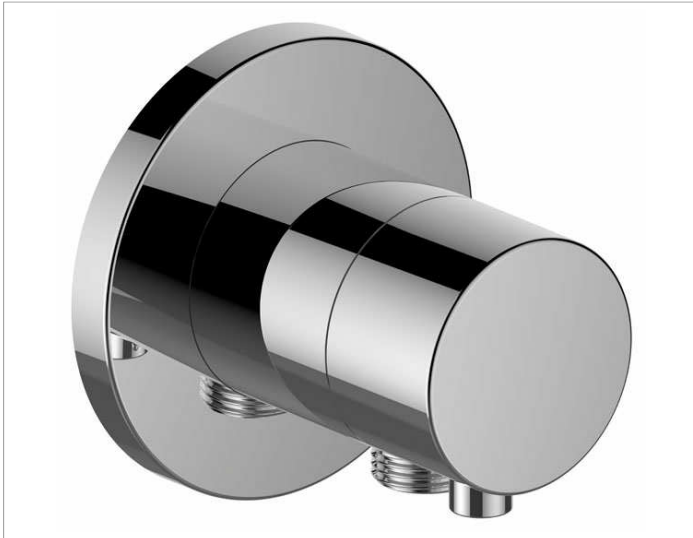

IXMO

59541011101 Stop valve with wall outlet for shower hose DN 15

PRODUCT

DRAWING

PRODUCT ATTRIBUTES

Set complete with:
handle, casing, rosette (round) and stop cock,
inherently safe against backflow,
suitable for rough part no. 59541 000170

SURFACE

chrome-plated

DIMENSION

IXMO Comfort/Rosette rund

SPECIFICATIONS

KEUCO IXMO stop valve DN15, 59541011101
chrome-plated stop valve, IXMO Comfort lever
with round rosette and wall outlet for shower hose G 1/2 inch,
freely positionable, with backflow preventer,
installation depth 80 - 110 mm,
with adjustment facilities whilst assembling
for handle and rosette,
rosette diameter 90 mm, 10 mm thick,
total depth 80 mm,
suitable for rough part no. 59541000170