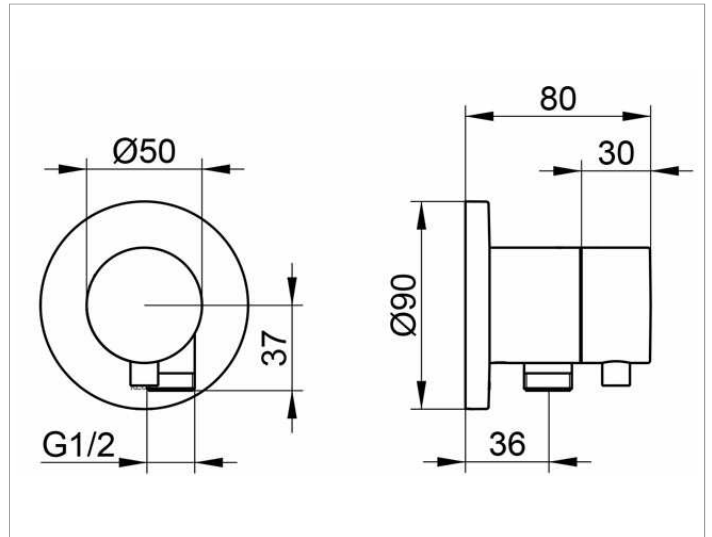

IXMO

59541011101 Stop valve with wall outlet for shower hose DN 15

PRODUCT

DRAWING

PRODUCT ATTRIBUTES

Set complete with:
handle, casing, rosette (round) and stop cock,
inherently safe against backflow,
suitable for rough part no. 59541 000170

SURFACE

chrome-plated

DIMENSION

IXMO Comfort/Rosette rund

SPECIFICATIONS

KEUCO IXMO stop valve DN15, 59541011101
chrome-plated stop valve, IXMO Comfort lever
with round rosette and wall outlet for shower hose G 1/2 inch,
freely positionable, with backflow preventer,
installation depth 80 - 110 mm,
with adjustment facilities whilst assembling
for handle and rosette,
rosette diameter 90 mm, 10 mm thick,
total depth 80 mm,
suitable for rough part no. 59541000170