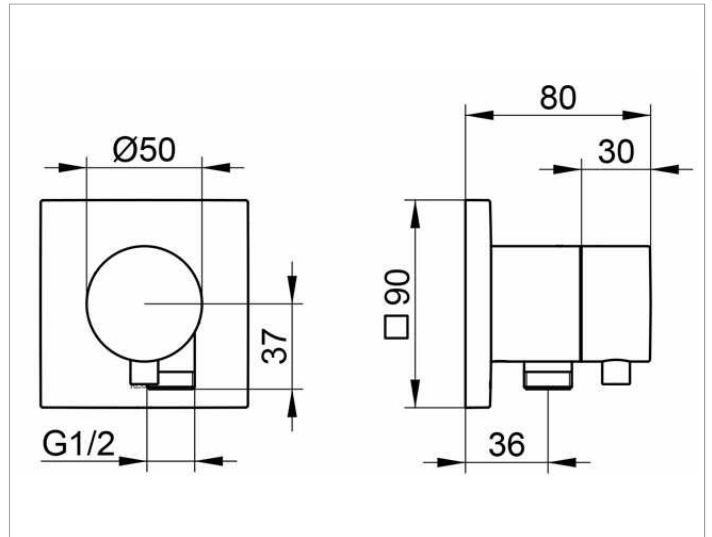

IXMO

59541011102 Stop valve with wall outlet for shower hose DN 15

PRODUCT

DRAWING

PRODUCT ATTRIBUTES

Set complete with:
handle, casing, rosette (square) and stop cock,
inherently safe against backflow,
suitable for rough part no. 59541 000170

SURFACE

chrome-plated

DIMENSION

IXMO Comfort/Rosette eckig

SPECIFICATIONS

KEUCO IXMO stop valve DN15, 59541011102
chrome-plated stop valve, IXMO Comfort lever,
with square rosette and wall outlet for shower hose G 1/2 inch,
freely positionable, with backflow preventer,
installation depth 80 - 110 mm,
with adjustment facilities whilst assembling,
for handle and rosette,
rosette 90 x 90 mm, 10 mm thick,
total depth 80 mm,
suitable for rough part no. 59541000170