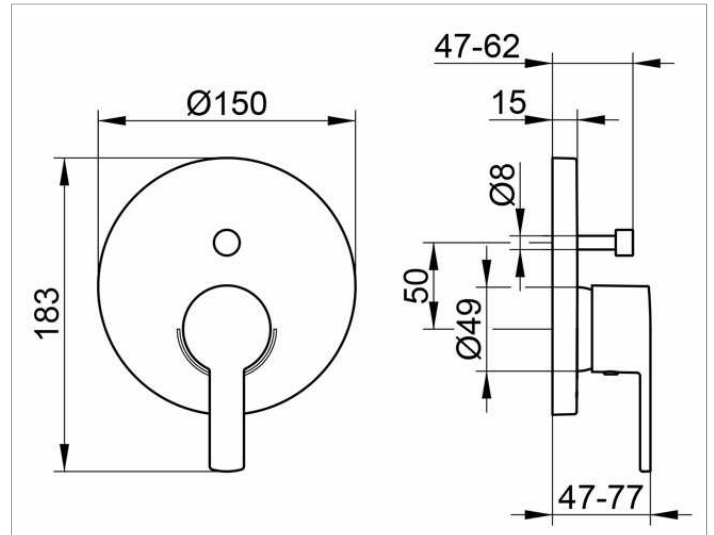

Plan blue

53972010281 Concealed single lever bath tub mixer

PRODUCT

DRAWING

PRODUCT ATTRIBUTES

with safety device
 set complete with:
 handle, sleeve, diverter, rosette and installation unit,
 mixing cartridge with ceramic sealing gaskets
 temperature controlled,
 suitable for rough part no. 59970 (FLEXX.BOXX)

SURFACE

chrome-plated

SPECIFICATIONS

KEUCO PLAN BLUE Single lever bath mixer UP
 53972010281 Chrome-plated Single lever bath mixer
 With safety device
 in esthetic, practical design, for concealed wall mounting, with safety cut
 off,
 Suitable for rough part no. 59970 (Flexx Boxx), complete with: handle,
 sleeve, diverter, rosette and installation unit
 Rosette diameter 150mm, Depth 15mm
 Base diameter of the mixer 49mm
 max. projection 99 mm