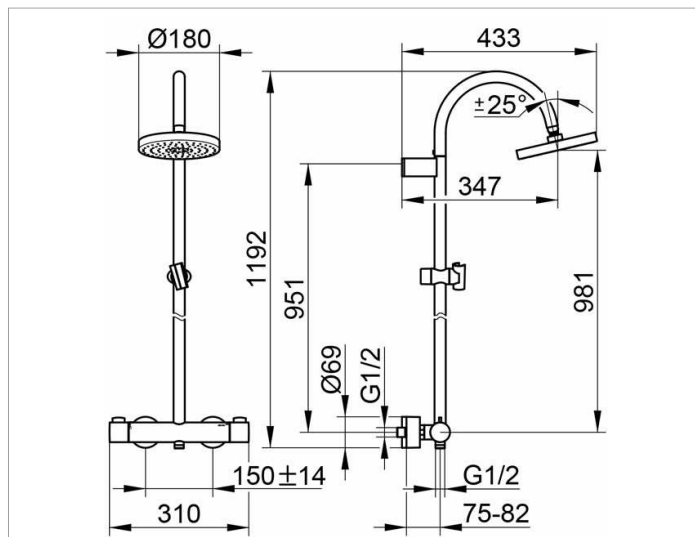

Plan blue

53924010200 Shower mixer with head shower

PRODUCT

DRAWING

PRODUCT ATTRIBUTES

exposed, head shower swivelling, \varnothing 180 mm, (restricted flow rate 9 l/min.), hand shower with normal-, soft- and massage jet, with sliding bracket, wall bracket and shower hose 1600 mm, ceramic stop valve and diverter, cartridge mixer with ceramic sealing gaskets, shower outlet connection DN 15 (restricted flow rate 12 l/min.), with backflow preventer, gauge 150 +/- 14 mm, suitable for combination boilers

SURFACE

chrome-plated

SPECIFICATIONS

KEUCO PLAN BLUE shower mixer, 53924010200 chrome-plated shower mixer, DN15, in an aesthetic and functional design, for exposed installation, head shower swiveling, \varnothing 180 mm, (restricted flow rate 9 l/min.), Hand shower with normal-, soft- and massage jet, With sliding bracket, wall bracket and shower hose 1600 mm, Ceramic stop valve and diverter, Cartridge mixer with ceramic sealing gaskets, Shower outlet connection DN 15 (restricted flow rate 12 l/min.) With backflow preventer Gauge 150 +/- 14 mm, suitable for combination boilers, base body measurements 44 mm, width 310 mm, height 1192 mm, projection 104 mm rosette, diameter 69 mm, noise behavior and DVGW-tests applied for