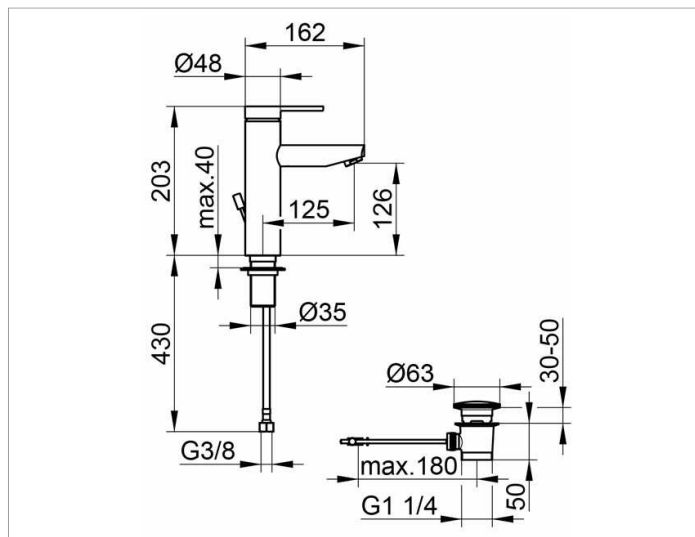

Plan blue

53902010002 Single lever basin mixer 130

PRODUCT

DRAWING

PRODUCT ATTRIBUTES

with pop-up waste 1 1/4 inch
 single hole installation
 cartridge with ceramic discs
 temperature controlled
 M 24x1 aerator, adjustable +/- 8°
 restricted flow rate 6 l/min.
 2 pc. pressure hoses 570 mm G 3/8 inch

SURFACE

chrome-plated

SPECIFICATIONS

KEUCO PLAN BLUE single lever basin mixer, 53902010002
 chrome-plated single lever basin mixer, DN15, big type,
 in an aesthetic and classic design,
 for single hole installation, complete with pop-up waste 1 1/4 inch,
 high-class cartridge with ceramic discs,
 temperature controlled,
 single hole installation with quick-mounting system for washbasins and
 tops with
 a maximal thickness of 40 mm
 aerator M 24 x 1, adjustable +/- 8°
 restricted flow rate 6 l/min,
 visible height 204 mm, height of the outlet 125 mm, projection 162 mm,
 base body diameter 48 mm, outlet diameter 28 mm,
 flexible pressure hoses 570 mm, G 3/8 inch
 fitting tube length 350 mm, pop-up waste G 1 1/4 inch connection thread,
 pull-rod length 400 mm, diameter plug 63 mm