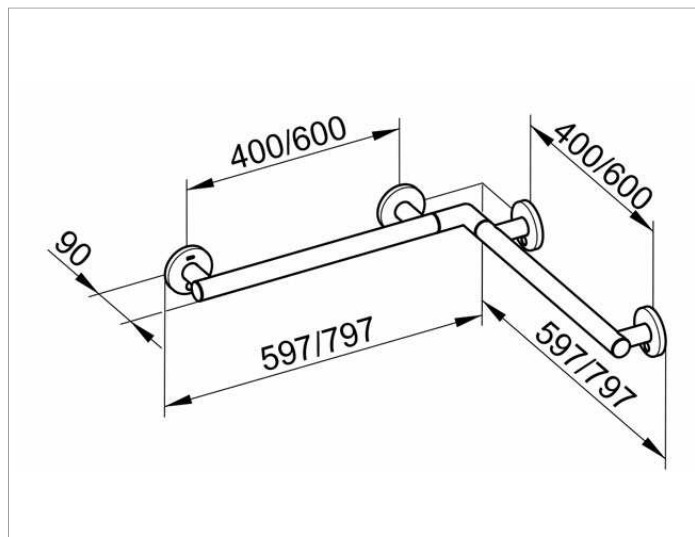

Plan Care

34911014400 Corner rail for shower/bath

PRODUCT

DRAWING

SURFACE

chrome-plated

DIMENSION

597/597 mm

SPECIFICATIONS

KEUCO PLAN CARE corner rail for shower/bath 34911014400

High shine chrome-plate corner rail for shower/bath in esthetic, practical and ergonomic Design especially for the shower and bath area used as Support help up to 115 kg load capacity, anti-static, easy to clean

Base measurement 400/400 mm

Pipe diameter 33 mm,

Rosette Diameter 82 mm

horizontal side

Length 597 mm and 597 mm

Projection 90 mm,

Wall distance 57 mm

The Support handle will be at 12 places discretely mounted