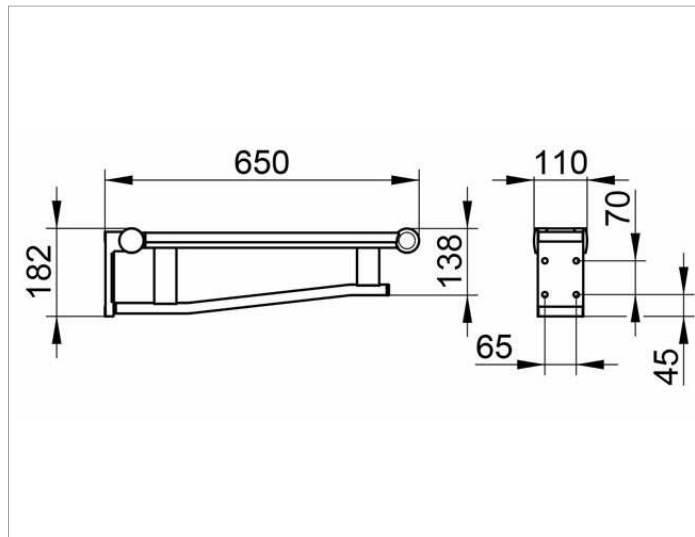

Plan Care

34902010637 Drop down supporting rail for washbasin

PRODUCT

DRAWING

PRODUCT ATTRIBUTES

with synthetic covered support,
movable to vertical position

SURFACE

chrome-plated/dark grey (RAL 7021)

DIMENSION

650 mm

SPECIFICATIONS

KEUCO PLAN Pivoted supporting rail for washbasin 34902010637
High shine chrome-plated Pivoted supporting rail for washbasin
with Plastic covered Surface area
in esthetic, practical and ergonomic Design,
with synthetic covered support,
movable to vertical position, braked version
Width Surface area with anti-slip,
dark-grey Plastic cover (RAL 7021)
elegant,
tactile and optical contrasting Handle
Underneath as Hand towel holder useable
Projection 650 mm
Solid Wall plate,
Width 94 mm,
Height 182 mm,
Load capacity up to 100 kg,
The Handle is Type approved
The Tip-up support grip will be at 4 places discretely mounted

It's essential for installation to order the correct
screws/bolts depending on type of wall:

- 2 x Mounting-Set 2 (item no. 34991000100) or
- 2 x Mounting-Set 5 (item no. 34991000200) or
- 2 x Mounting-Set 8 (item no. 34994000200) or
- 1 x Mounting-Set 10 (item no. 34996000100)