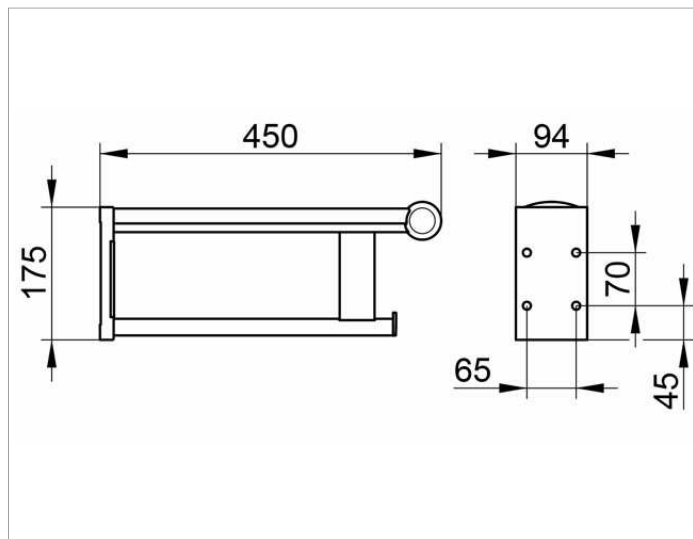

Plan Care

34904010437 Supporting rail for washbasin

PRODUCT

DRAWING

PRODUCT ATTRIBUTES

fixed, with synthetic covered support

SURFACE

chrome-plated/dark grey (RAL 7021)

DIMENSION

450 mm

SPECIFICATIONS

KEUCO PLAN Supporting rail for washbasin 34904010437
 with Hand towel holder and Hook
 High shine chrome-plate
 supporting rail for washbasin
 with Plastic covered Surface area
 in esthetic, practical and ergonomic Design
 Width Surface area with anti-slip,
 dark-grey Plastic cover (RAL 7021)
 elegant,
 tactile and optical contrasting Handle
 Projection 450 mm
 Width Wall plate 94 mm,
 Height Wall plate 175 mm
 Load capacity up to 100 kg
 The Handle is Type approved
 Wall support grip will be at 4 places discretely mounted

It's essential for installation to order the correct screws/bolts depending on type of wall:

2 x Mounting-Set 2 (item no. 34991000100) or
 2 x Mounting-Set 5 (item no. 34991000200) or
 2 x Mounting-Set 8 (item no. 34994000200) or
 1 x Mounting-Set 10 (item no. 34996000100)