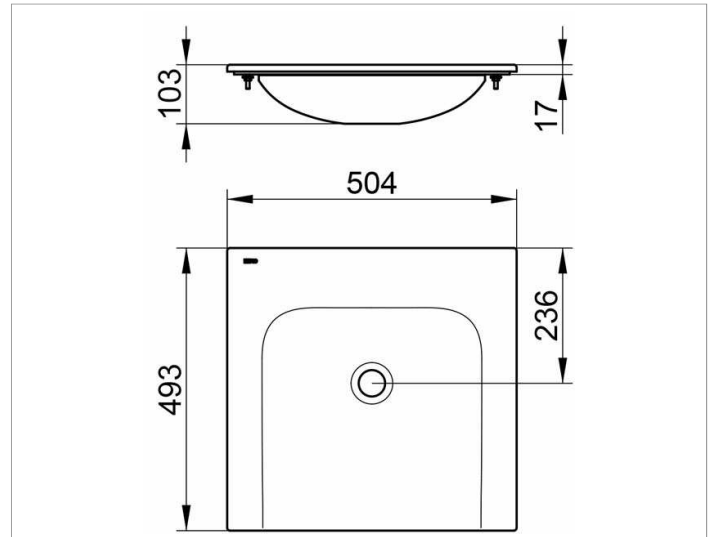

Plan  
32940315000 Ceramic washbasin

**PRODUCT**

**DRAWING**

**PRODUCT ATTRIBUTES**

no tap hole, without overflow,  
with CleanPlus surface

**SURFACE**

white

**DIMENSION**

504 x 17 x 494 mm