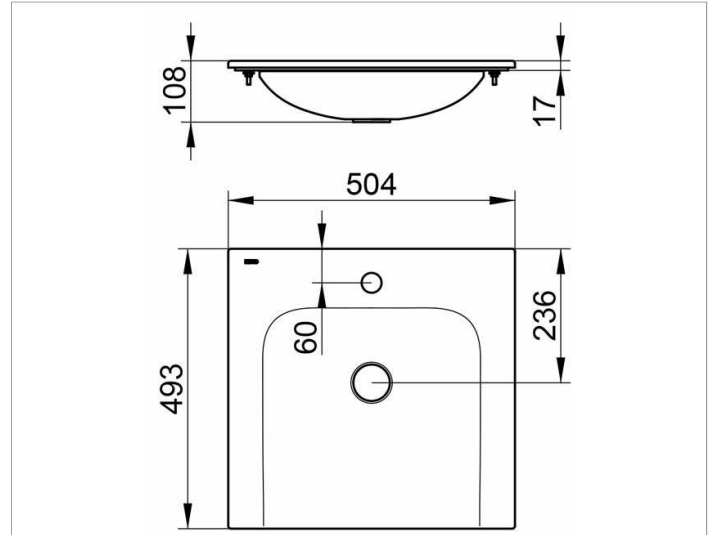

Plan
32940315001 Ceramic washbasin

PRODUCT

DRAWING

PRODUCT ATTRIBUTES

single tap hole,
complete with Clou drain and overflow system
with CleanPlus surface

SURFACE

white

DIMENSION

504 x 17 x 494 mm