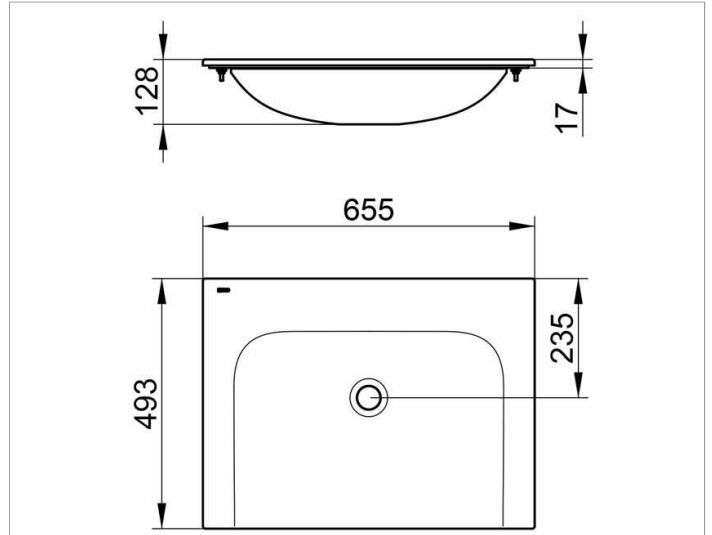

Plan
32950316500 Ceramic washbasin

PRODUCT

DRAWING

PRODUCT ATTRIBUTES

no tap hole, without overflow,
with CleanPlus surface

SURFACE

white

DIMENSION

655 x 17 x 494 mm