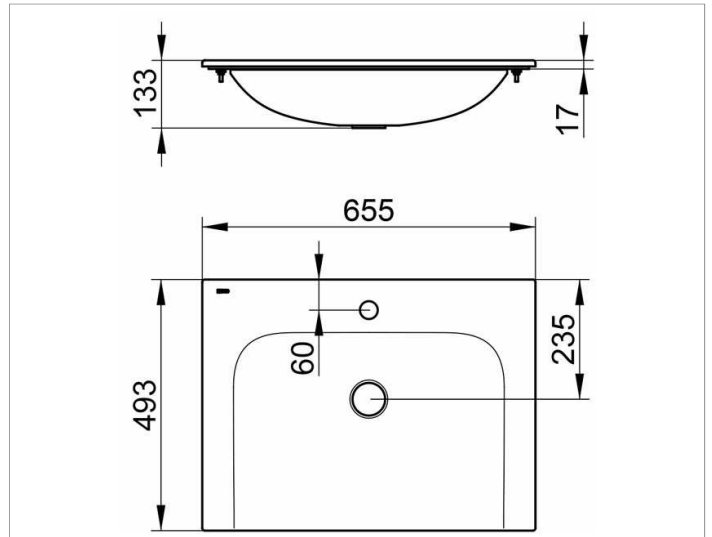

**Plan**  
32950316501 Ceramic washbasin

**PRODUCT**

**DRAWING**

**PRODUCT ATTRIBUTES**

single tap hole,  
complete with Clou drain and overflow system  
with CleanPlus surface

**SURFACE**

white

**DIMENSION**

655 x 17 x 494 mm