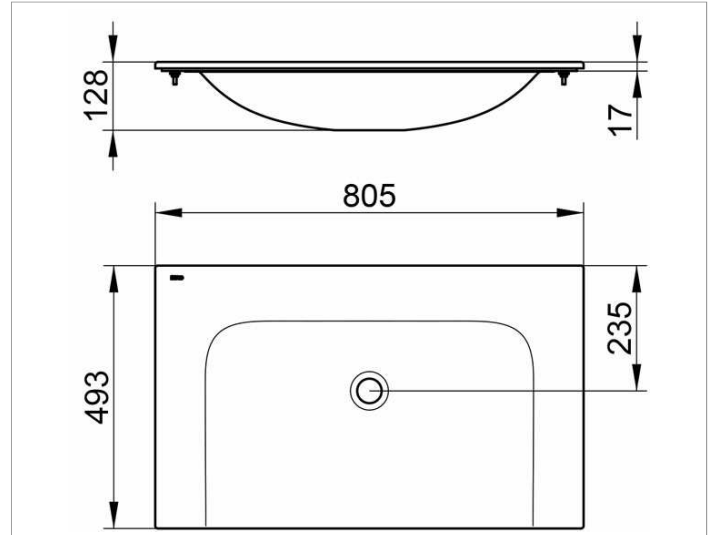

Plan
32960318000 Ceramic washbasin

PRODUCT

DRAWING

PRODUCT ATTRIBUTES

no tap hole, without overflow,
with CleanPlus surface

SURFACE

white

DIMENSION

805 x 17 x 494 mm