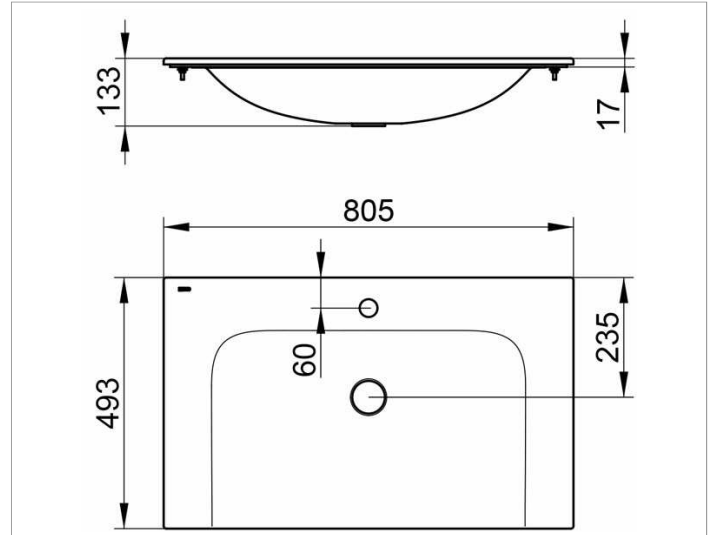

**Plan**  
32960318001 Ceramic washbasin

**PRODUCT**

**DRAWING**

**PRODUCT ATTRIBUTES**

single tap hole,  
complete with Clou drain and overflow system  
with CleanPlus surface

**SURFACE**

white

**DIMENSION**

805 x 17 x 494 mm