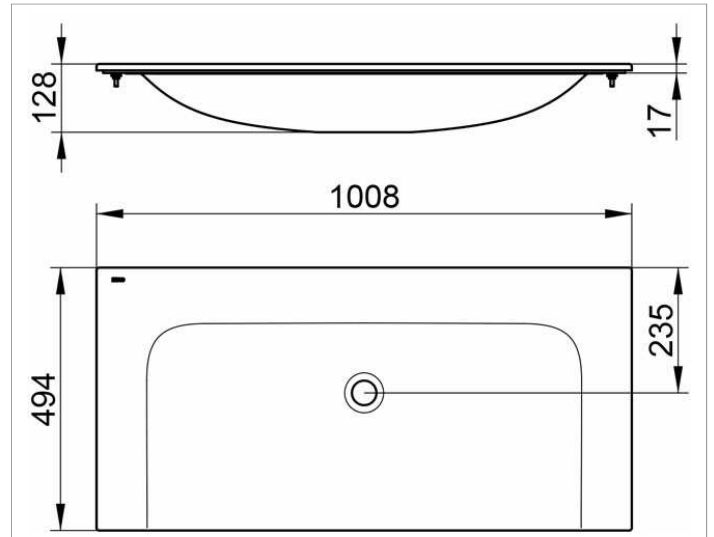

Plan
32970311000 Ceramic washbasin

PRODUCT

DRAWING

PRODUCT ATTRIBUTES

no tap hole, without overflow,
with CleanPlus surface

SURFACE

white

DIMENSION

1007 x 17 x 494 mm