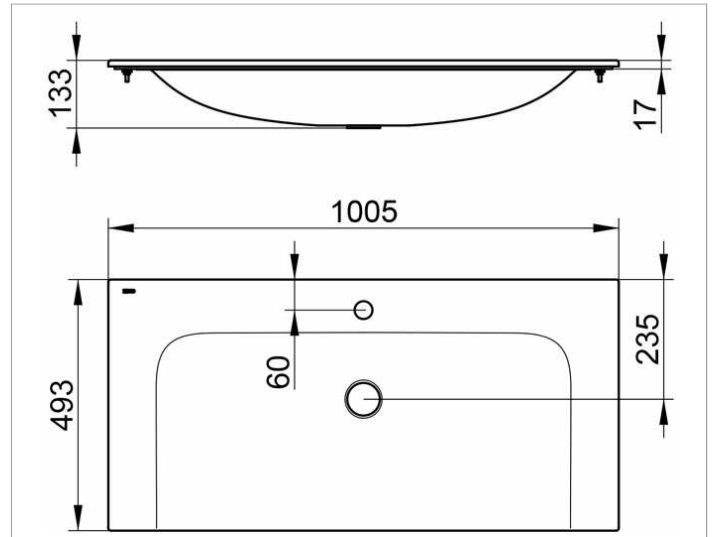

Plan
32970311001 Ceramic washbasin

PRODUCT

DRAWING

PRODUCT ATTRIBUTES

single tap hole,
complete with Clou drain and overflow system
with CleanPlus surface

SURFACE

white

DIMENSION

1007 x 17 x 494 mm