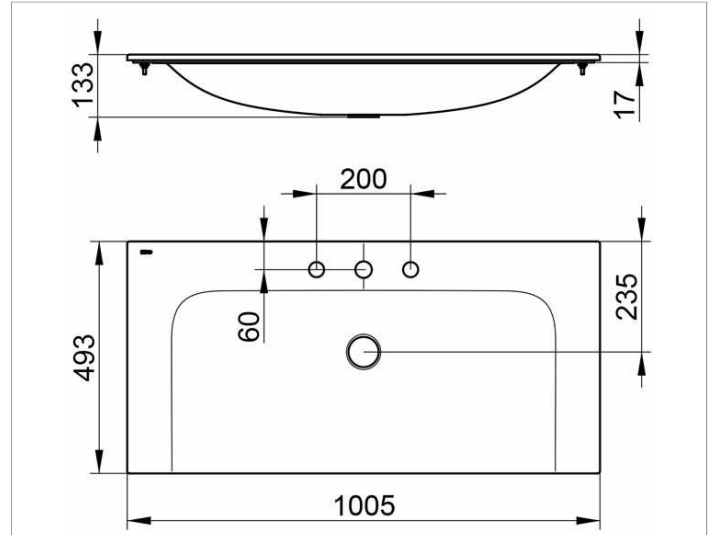

Plan
32970311003 Ceramic washbasin

PRODUCT

DRAWING

PRODUCT ATTRIBUTES

3 tap holes (gauge 200 mm),
complete with Clou drain and overflow system,
with CleanPlus surface

SURFACE

white

DIMENSION

1007 x 17 x 494 mm