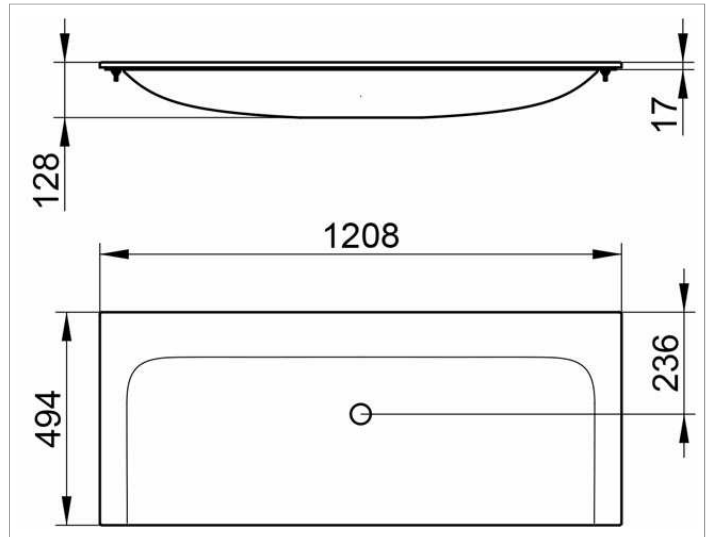

Plan  
32980311200 Ceramic washbasin

**PRODUCT**

**DRAWING**

**PRODUCT ATTRIBUTES**

no tap hole, without overflow,  
with CleanPlus surface

**SURFACE**

white

**DIMENSION**

1208 x 17 x 494 mm