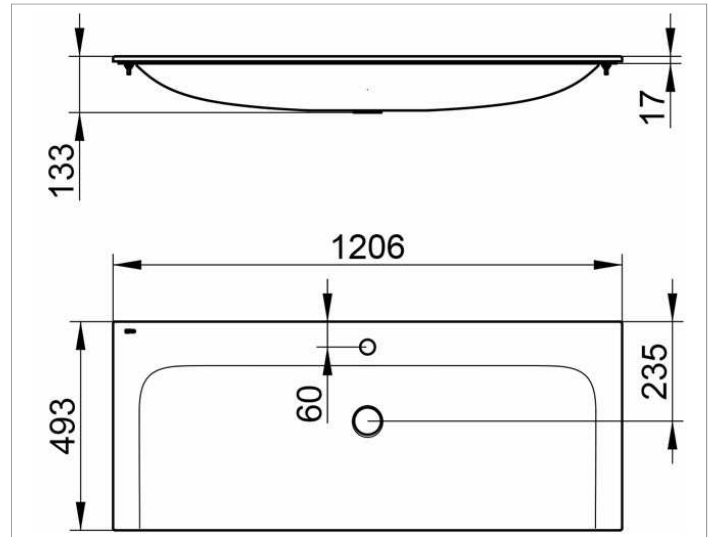

**Plan**  
32980311201 Ceramic washbasin

**PRODUCT**

**DRAWING**

**PRODUCT ATTRIBUTES**

single tap hole,  
complete with Clou drain and overflow system  
with CleanPlus surface

**SURFACE**

white

**DIMENSION**

1208 x 17 x 494 mm