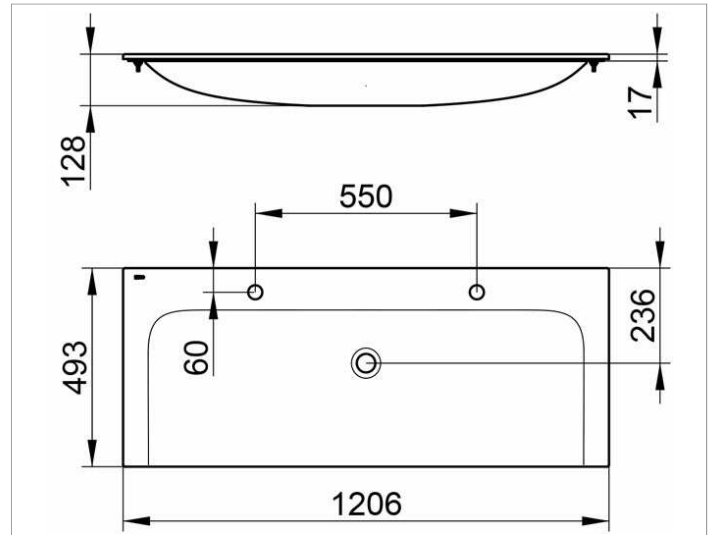

Plan  
32980311202 Ceramic double-washbasin

**PRODUCT**

**DRAWING**

**PRODUCT ATTRIBUTES**

2 x single tap hole, without overflow,  
with CleanPlus surface

**SURFACE**

white

**DIMENSION**

1208 x 17 x 494 mm