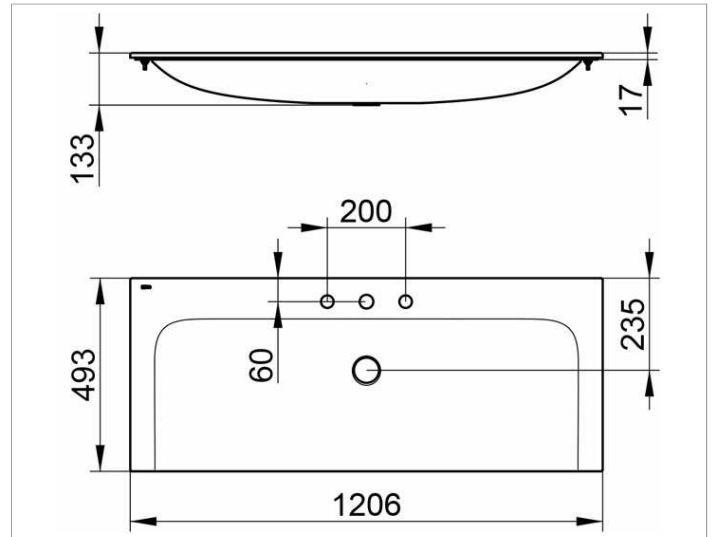

Plan
32980311203 Ceramic washbasin

PRODUCT

DRAWING

PRODUCT ATTRIBUTES

3 tap holes (gauge 200 mm),
complete with Clou drain and overflow system,
with CleanPlus surface

SURFACE

white

DIMENSION

1208 x 17 x 494 mm